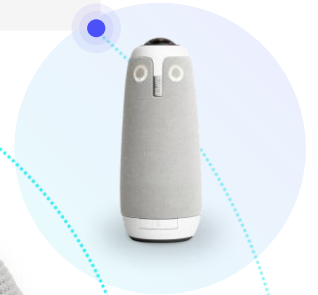

EXPANSION MIC

for Meeting Owl® 3

Clear audio from every corner

The Expansion Mic extends the audio range of the Meeting Owl 3 by 2.5 metres in the direction of the mic, so all voices can be heard.

How it works

Extends audio range by 2.5 m for total of 8 m

Connects to Meeting Owl 3 via micro-HDMI

Mute button for greater in-room flexibility

Outfit any workspace with our endlessly flexible ecosystem

Includes mounting bracket for secure installation