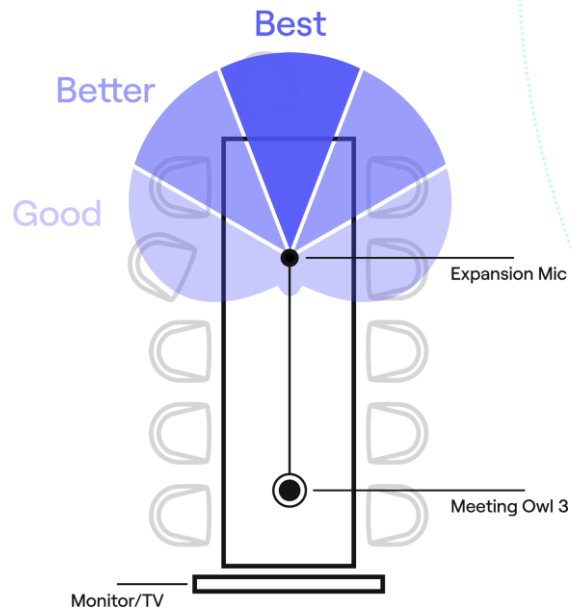

EXPANSION MIC

for Meeting Owl® 3

Clear audio from every corner

The Expansion Mic extends the audio range of the Meeting Owl 3 by 2.5 metres in the direction of the mic, so all voices can be heard.

How it works

Extends audio range by 2.5 m for total of 8 m

Connects to Meeting Owl 3 via micro-HDMI

Mute button for greater in-room flexibility

Outfit any workspace with our endlessly flexible ecosystem

Includes mounting bracket for secure installation